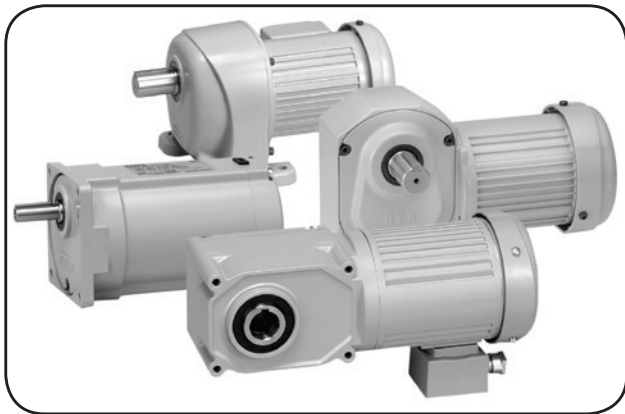

# Brother Gearmotors

A division of Brother International Corporation, Brother Gearmotors offers a full line of gearmotors and accessories to meet virtually any manufacturing power generation need.

The company's portfolio includes interior permanent magnet motors (IPM), brushless DC, AC Induction and other high-quality gearmotors and reducers for industries such as food & beverage, packaging and material handling. All Brother Gearmotors products are backed by an industry-best five year limited warranty.